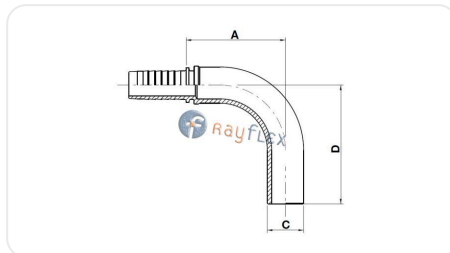

ESPIGA LISA 90°

Código	A mm	C mm	D mm	Ø manguera pulg.
RL10550603	33.3	6	40	3/16
RL10550604	26	6	38,5	1/4
RL10550803				3/16
RL10550804	26	8	40	1/4
RL10551004	29.5	10	45,5	1/4
RL10551005	36	10	39	5/16
RL10551006	37	10	50	3/8
RL10551406				3/8
RL10551506				3/8
RL10551508	38	15	50	1/2
RL10551810	58.8	18	63	5/8
RL10552010	95.5	20	68	5/8
RL10552512	68.5	25	82	3/4