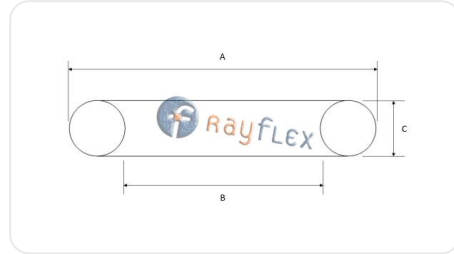

SWIVEL JOINT GASKET

Code	Tamaño	A mm	B mm	C mm
TR0390000003	S-3	80	62	9
TR0390000005	S-5	104	84	10
TR0390000007	S-7	126	103	11,5
TR0390000010	S-10	144	120	12

The data provided is for guidance only and may be subject to changes or corrections without prior notice. Please contact us if you detect any errors or require further technical information. (Ficha generada el 02/04/2026 a las 05:59:03)