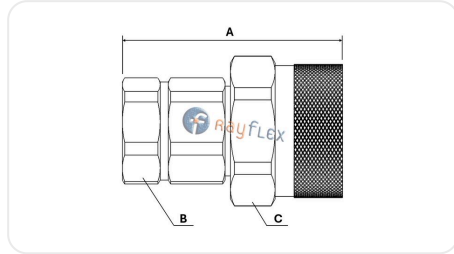

# SELF-TAPPING MALE QUICK COUPLING STG BSP

## MINIMUM TEMPERATURE

-30

Code	Rosca	DN	A mm	B mm	C mm	PN bar
RE51130802	1/2 BSPP	13	67	27	41	400
RE51151202	3/4 BSPP	20	81	36	50	400
RE51171602	1" BSPP	25	87,5	41	55	300

The data provided is for guidance only and may be subject to changes or corrections without prior notice. Please contact us if you detect any errors or require further technical information. (Ficha generada el 02/04/2026 a las 10:01:51)