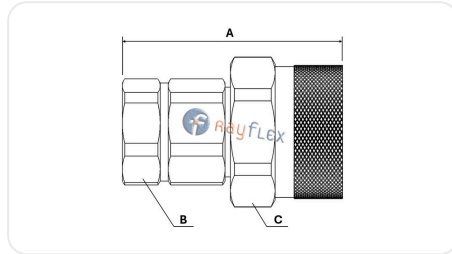

SELF-TAPPING MALE QUICK COUPLING STG BSP

MAXIMUM TEMPERATURE

100

MINIMUM TEMPERATURE

-30

Code	Referencia	Rosca	DN	A mm	B mm	C mm	PN bar
RE51130802	M-G5	1/2 BSPP	13	67	27	41	400
RE51151202		3/4 BSPP	20	81	36	50	400
RE51171602		1" BSPP	25	87,5	41	55	300