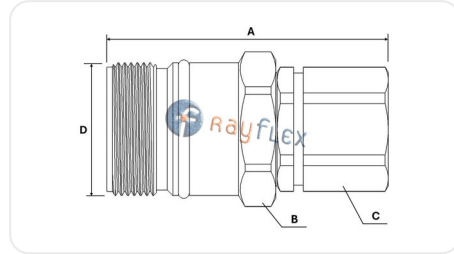

SELF-TAPPING FEMALE QUICK COUPLING STG BSP PORT

MAXIMUM TEMPERATURE

100

MINIMUM TEMPERATURE

-30

Code	Referencia	Rosca	DN	A mm	B mm	C mm	D mm	PN bar
RE51130801	F-G5	1/2 BSPP	13	73	36	27	36x2	400
RE51151201		3/4 BSPP	20	91	42	36	42x2	400
RE51171601		1" BSPP	25	100	50	41	48x3	300