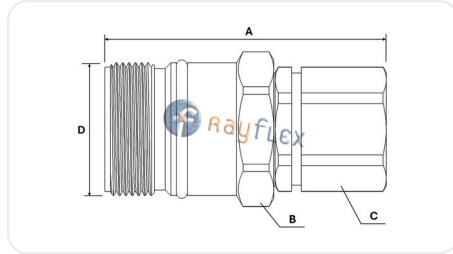

# SELF-TAPPING FEMALE QUICK COUPLING STG BSP PORT

## MINIMUM TEMPERATURE

-30

Code	Referencia	Rosca	DN	A mm	B mm	C mm	D mm	PN bar
RE51130801	F-G5	1/2 BSPP	13	73	36	27	36x2	400
RE51151201		3/4 BSPP	20	91	42	36	42x2	400
RE51171601		1" BSPP	25	100	50	41	48x3	300