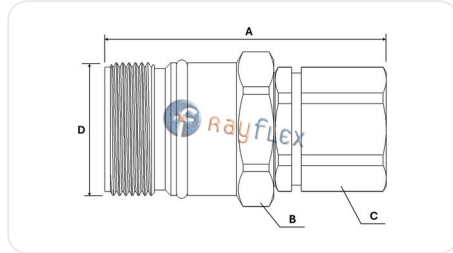

SELF-TAPPING FEMALE QUICK COUPLING STG BSP PORT

MAXIMUM TEMPERATURE

100

MINIMUM TEMPERATURE

-30

Code	Rosca	DN	A mm	B mm	C mm	D mm	PN bar
RE51130801	1/2 BSPP	13	73	36	27	36x2	400
RE51151201	3/4 BSPP	20	91	42	36	42x2	400
RE51171601	1" BSPP	25	100	50	41	48x3	300