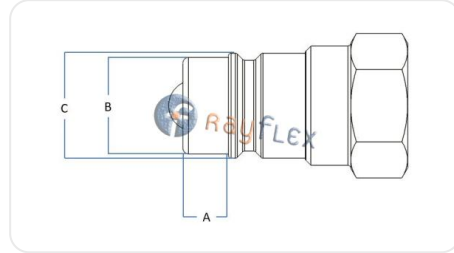

QUICK COUPLING MALE BALL TYPE TVZ

Code	Rosca	DN	A mm	B mm	C mm	PN bar
RE40201202	3/4 BSPP	20	9,5	28	31	250
RE40251602	1" BSPP	25	14	36,4	39,5	230

The data provided is for guidance only and may be subject to changes or corrections without prior notice. Please contact us if you detect any errors or require further technical information. (Ficha generada el 20/06/2026 a las 08:39:31)