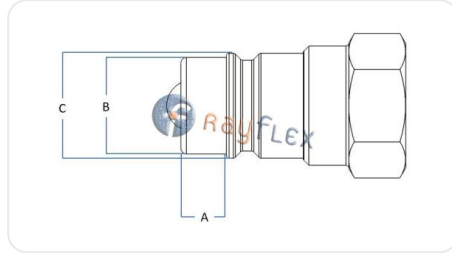

QUICK COUPLING MALE BALL TYPE TVZ

Code	Rosca	DN	A mm	B mm	C mm	PN bar
RE40201202	3/4 BSPP	20	9,5	28	31	250
RE40251602	1" BSPP	25	14	36,4	39,5	230

The data provided is for guidance only and may be subject to changes or corrections without prior notice. Please contact us if you detect any errors or require further technical information. (Ficha generada el 02/04/2026 a las 06:16:12)