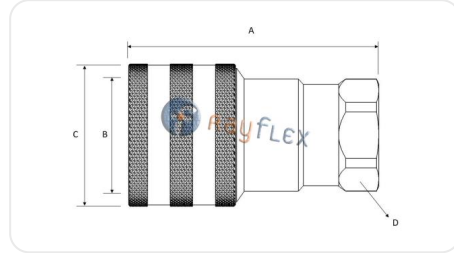

QUICK COUPLING FEMALE BALL TYPE TVZ

Code	Rosca	DN	A mm	B mm	C mm	D mm	PN bar
RE40201201	3/4 BSPP	20	83,50	31	46	46	250
RE40251601	1" BSPP	25	100	39,5	57,5	41	230

The data provided is for guidance only and may be subject to changes or corrections without prior notice. Please contact us if you detect any errors or require further technical information. (Ficha generada el 20/06/2026 a las 10:10:42)