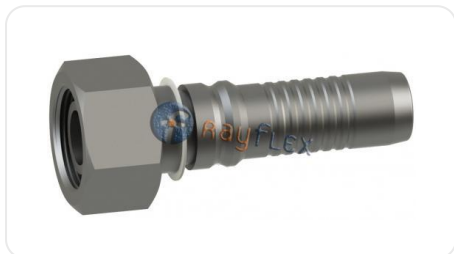

# METRIC HEAVY SERIES SWIVEL FEMALE INTERLOCK STAINLESS STEEL

Code	Rosca	Ø manguera pulg.
XRL30913012	30x200	3/4
XRL30913612	36x200	3/4
XRL30914216	42x200	1"
XRL30915220	52x200	1"1/4

The data provided is for guidance only and may be subject to changes or corrections without prior notice. Please contact us if you detect any errors or require further technical information. (Ficha generada el 02/04/2026 a las 15:40:40)