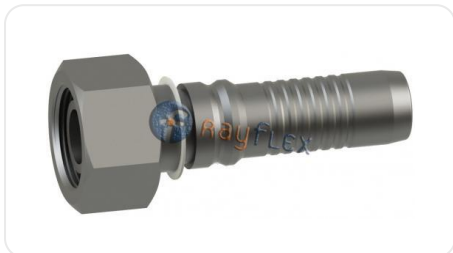

INTERLOCK METRIC SWIVEL FEMALE HEAVY

Code	Rosca	Ø manguera pulg.
RL30913012	30x200	3/4
RL30913612	36x200	3/4
RL30913616	36x200	1"
RL30914216	42x200	1"
RL30914220	42x200	1"1/4
RL30915220	52x200	1"1/4
RL30915224	52x200	1"1/2
RL30916024	60x200	1"1/2