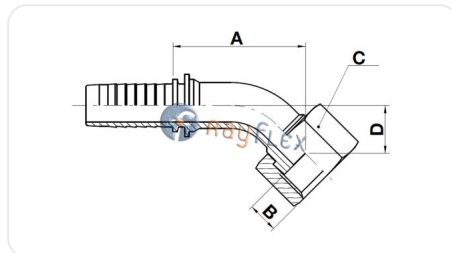

ORFS 45° ELBOW

Code	Rosca	A mm	B mm	C mm	D mm	Ø manguera pulg.
RL11160404	9/16-18	29.5	8	17	10	1/4
RL11160604	11/16-16	29	9.5	22	11	1/4
RL11160605	11/16-16	35.5	9.5	22	11	5/16
RL11160606	11/16-16	35.5	9.5	22	11	3/8
RL11160806	13/16-16	38.5	11	24	15	3/8
RL11160808	13/16-16	43	11	24	15	1/2
RL11161008	1"-14	43.5	13.5	30	16	1/2
RL11161010	1"-14	48.5	13.5	30	16	5/8
RL11161210	1"3/16-12	60.5	14.5	36	21	5/8
RL11161212	1"3/16-12	62	14.5	36	21	3/4
RL11161612	1"7/16-12	63	14.8	41	24	3/4
RL11161616	1"7/16-12	73	14.8	41	24	1"
RL11162020	1"11/16-12	97	14.8	50	37	1"1/4
RL11162424	2"-12	120.5	14.8	60	37	1"1/2