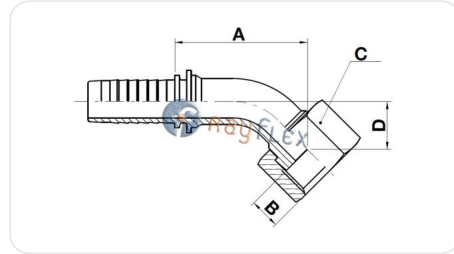

ORFS 45° ELBOW

Code	Rosca	A mm	B mm	C mm	D mm	Ø manguera pulg.
RL11160404	9/16-18	29.5	8	17	10	1/4
RL11160604	11/16-16	29	9.5	22	11	1/4
RL11160605	11/16-16	35.5	9.5	22	11	5/16
RL11160606	11/16-16	35.5	9.5	22	11	3/8
RL11160806	13/16-16	38.5	11	24	15	3/8
RL11160808	13/16-16	43	11	24	15	1/2
RL11161008	1"-14	43.5	13.5	30	16	1/2
RL11161010	1"-14	48.5	13.5	30	16	5/8
RL11161210	1"3/16-12	60.5	14.5	36	21	5/8
RL11161212	1"3/16-12	62	14.5	36	21	3/4
RL11161612	1"7/16-12	63	14.8	41	24	3/4
RL11161616	1"7/16-12	73	14.8	41	24	1"
RL11162020	1"11/16-12	97	14.8	50	37	1"1/4
RL11162424	2"-12	120.5	14.8	60	37	1"1/2