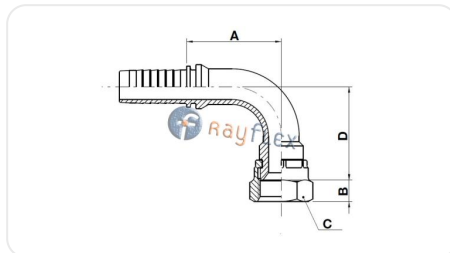

LONG 90° ELBOW SAE JIC 37°

Code	Rosca	Long. mm	A mm	B mm	C mm	D mm	Ø manguera pulg.
RL10451212L95	1"1/16	95	55.5	15	38	62	3/4
RL10451210L95	1"1/16	95	56	14.3	32	48	5/8
RL10450808L62	3/4	62	39.5	10.7	22	30	1/2
RL10450606L56	9/16	56	27.8	9.5	17.46	23	3/8
RL10450604L56	9/16	56	28.5	9.5	17.46	23	1/4
RL10451208L95	1"1/16	95	44	14.3	32	48	1/2
RL10451010L65	7/8	65	48.5	12.5	27	32	5/8
RL10451008L65	7/8	65	44	12.5	27	32	1/2
RL10450806L62	3/4	62	35	10.7	22	30	3/8
RL10450504L46	1/2	46	30.8	9.5	17	30	1/4
RL10451616L110	1"5/16	110	75.5	15.1	38	71	1"
RL10450404L46	7/16	46	27	8.7	14	21	1/4