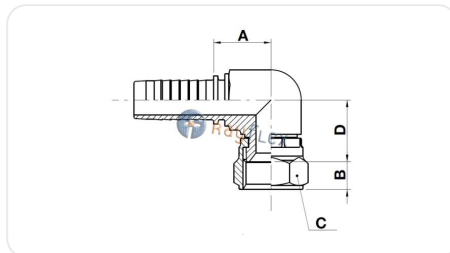

# COMPACT 90° ELBOW SAE JIC 37°

Code	Rosca	A mm	B mm	C mm	D mm	Ø manguera pulg.
RL10450404C	7/16"-20	18.5	8.5	14	19.6	1/4
RL10451008C	7/8"-14	25	13	27	28.3	1/2
RL10451616C	1"5/16"-12	34	14.5	38	32.5	1"