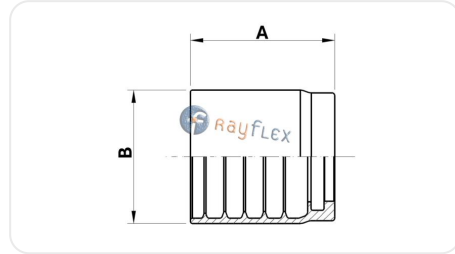

1SN/2SN/2SC FERRULE

APPLICATIONS

No requiere pelado de manguera.

Code	A mm	B mm	Ø manguera pulg.
RL00430003	25.7	20	3/16
RL00430004	30	23	1/4
RL00430005	30.5	24	5/16
RL00430006	31.5	26	3/8
RL00430008	33.5	29	1/2
RL00430010	36	32	5/8
RL00430012	40	37	3/4
RL00430016	50	46	1"
RL00430020	59	59	1"1/4
RL00430024	67	67	1"1/2
RL00430032	82	80	2"
RL00430040	80	88.3	2"1/2
RL00430048	87.5	103	3"