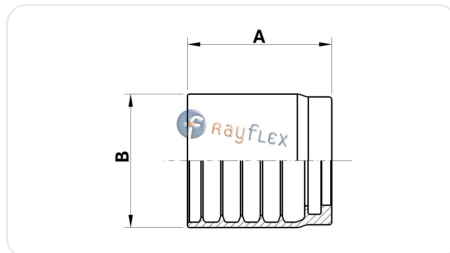

1SN/2SN/2SC FERRULE

APPLICATIONS

No requiere pelado de manguera.

Code	A mm	B mm	Ø manguera pulg.
RL00430003	25.7	20	3/16
RL00430004	30	23	1/4
RL00430005	30.5	24	5/16
RL00430006	31.5	26	3/8
RL00430008	33.5	29	1/2
RL00430010	36	32	5/8
RL00430012	40	37	3/4
RL00430016	50	46	1"
RL00430020	59	59	1"1/4
RL00430024	67	67	1"1/2
RL00430032	82	80	2"
RL00430040	80	88.3	2"1/2
RL00430048	87.5	103	3"