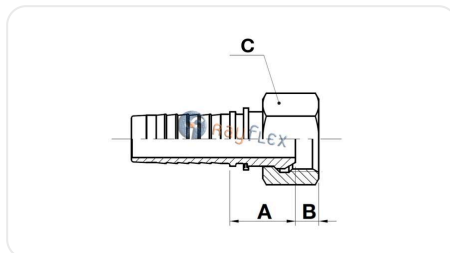

SWIVEL FEMALE BSPP 60°

NOTES

* - HG prensada

The data provided is for guidance only and may be subject to changes or corrections without prior notice. Please contact us if you detect any errors or require further technical information. (Ficha generada el 02/04/2026 a las 19:33:56)