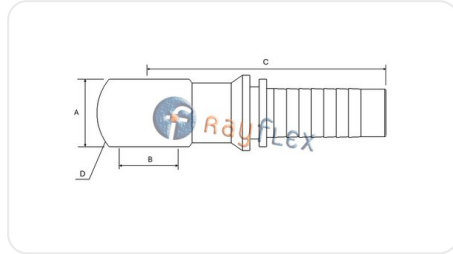

BSP BANJO FITTING

| Code | A mm | B mm | C mm | D mm | Ø manguera pulg. |
|------------|---------|---------|---------|---------|---------------------|
| RL10340202 | 10 | 1/8 | 34 | 17 | 1/8 |
| RL10340203 | 10 | 1/8 | 44 | 17 | 3/16 |
| RL10340204 | 10 | 1/8 | 50 | 17 | 1/4 |
| RL10340403 | 14 | 1/4 | 50 | 24 | 3/16 |
| RL10340404 | 14 | 1/4 | 50 | 24 | 1/4 |
| RL10340405 | 14 | 1/4 | 51 | 24 | 5/16 |
| RL10340406 | 14 | 1/4 | 54 | 24 | 3/8 |
| RL10340604 | 18 | 3/8 | 51 | 28 | 1/4 |
| RL10340605 | 18 | 3/8 | 51 | 28 | 5/16 |
| RL10340606 | 18 | 3/8 | 54 | 28 | 3/8 |
| RL10340608 | 18 | 3/8 | 64 | 28 | 1/2 |
| RL10340806 | 22 | 1/2 | 57 | 35 | 3/8 |
| RL10340808 | 22 | 1/2 | 59 | 35 | 1/2 |
| RL10341210 | 29 | 3/4 | 65 | 45 | 5/8 |
| RL10341212 | 29 | 3/4 | 65 | 45 | 3/4 |
| RL10341616 | 36 | 1" | 98 | 54 | 1" |