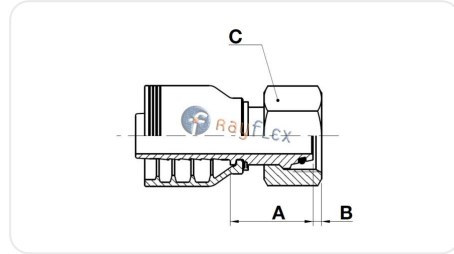

METRIC 24° SWIVEL FEMALE W/ DKO HEAVY SERIES J

| Code | Rosca | A mm | B mm | C mm | Ø manguera pulg. |
|------------|------------|------|------|------|------------------|
| RL20912006 | 20x150 12S | 26.5 | 2 | 24 | 3/8 |
| RL20912206 | 22x150 14S | 29.5 | 4 | 27 | 3/8 |
| RL20912408 | 24x150 16S | 33 | 3 | 30 | 1/2 |
| RL20913010 | 30x200 20S | 34 | 3.2 | 36 | 5/8 |
| RL20913012 | 30x200 20S | 34.5 | 3.2 | 36 | 3/4 |
| RL20913612 | 36x200 25S | 39.5 | 3 | 46 | 3/4 |
| RL20913616 | 36x200 25S | 42 | 3 | 46 | 1" |
| RL20914216 | 42x200 30S | 43 | 6 | 50 | 1" |
| RL20914220 | 42x200 30S | 36 | 6 | 50 | 1" 1/4 |
| RL20915220 | 52x200 38S | 48 | 6.5 | 60 | 1" 1/4 |
| RL20915224 | 52x200 38S | 48 | 6.5 | 60 | 1" 1/2 |