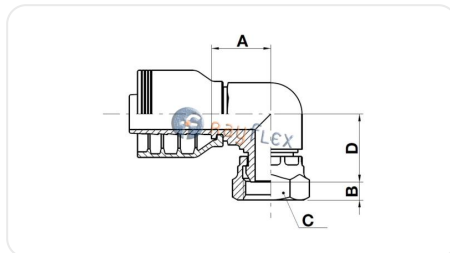

COMPACT 90° BSPP 60° ELBOW SERIES J

Code	Rosca	A mm	B mm	C mm	D mm	Ø manguera pulg.
RL20151010C	5/8	27	9	30	27.5	5/8
RL20151212C	3/4	28.5	8.7	32	32.8	3/4
RL20151616C	1"	34	10.5	41	37.5	1"

The data provided is for guidance only and may be subject to changes or corrections without prior notice. Please contact us if you detect any errors or require further technical information. (Ficha generada el 20/06/2026 a las 10:33:51)