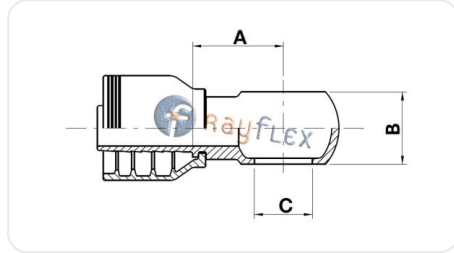

BSP BANJO FITTING

Code	Rosca	A mm	B mm	C mm	Ø manguera pulg.
RL20341212	3/4	36.5	29	26.5	3/4

The data provided is for guidance only and may be subject to changes or corrections without prior notice. Please contact us if you detect any errors or require further technical information. (Ficha generada el 02/04/2026 a las 13:42:12)