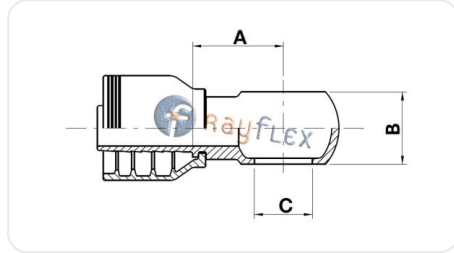

BSP BANJO FITTING

Code	Rosca	A mm	B mm	C mm	Ø manguera pulg.
RL20341212	3/4	36.5	29	26.5	3/4

The data provided is for guidance only and may be subject to changes or corrections without prior notice. Please contact us if you detect any errors or require further technical information. (Ficha generada el 18/06/2026 a las 04:27:49)