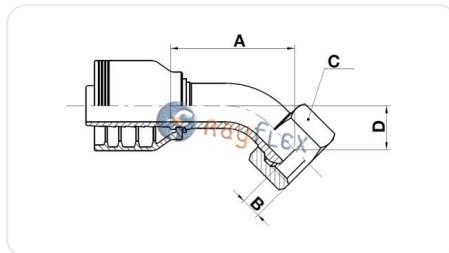

# 45° BSPP 60° ELBOW SERIES J

Code	Rosca	A mm	B mm	C mm	D mm	Ø manguera pulg.
RL20160606	3/8	37.6	6	22	14.7	3/8
RL20160808	1/2	48	6.5	27	18	1/2
RL20161010	5/8	60.5	9.5	30	23.3	5/8
RL20161210	3/4	64	8.7	32	26.9	5/8
RL20161212	3/4	67.4	8.7	32	26.9	3/4
RL20161616	1"	83.6	10.5	38	33.8	1"
RL20162020	1"1/4	97	10	50	37.5	1"1/4
RL20162424	1"1/2	119	12	55	51.5	1"1/2
RL20163232	2"	149.8	16	70	60	2"