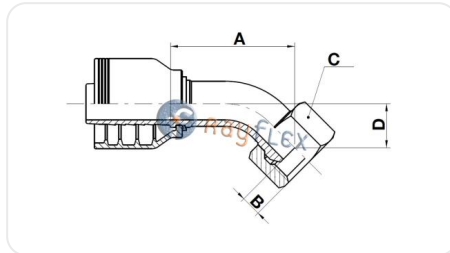

# 45° BSPP 60° ELBOW SERIES J

Code	Rosca	A mm	B mm	C mm	D mm	Ø manguera pulg.
RL20160606	3/8	37.6	6	22	14.7	3/8
RL20160808	1/2	48	6.5	27	18	1/2
RL20161010	5/8	60.5	9.5	30	23.3	5/8
RL20161210	3/4	64	8.7	32	26.9	5/8
RL20161212	3/4	67.4	8.7	32	26.9	3/4
RL20161616	1"	83.6	10.5	38	33.8	1"
RL20162020	1"1/4	97	10	50	37.5	1"1/4
RL20162424	1"1/2	119	12	55	51.5	1"1/2
RL20163232	2"	149.8	16	70	60	2"