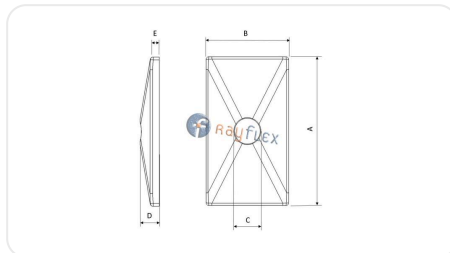

DOUBLE UPPER PLATE

Code	Grupo	A mm	B mm	C mm	D mm	E mm
RQ02310000	1	34	30	Ø7	7	3
RQ02320000	2	52	30	Ø9	7	3
RQ02330000	3	65	30	Ø9	7	3
RQ02340000	4	79	30	Ø9	7	3
RQ02350000	5	102	30	Ø9	7	3

The data provided is for guidance only and may be subject to changes or corrections without prior notice. Please contact us if you detect any errors or require further technical information. (Ficha generada el 18/06/2026 a las 01:13:49)