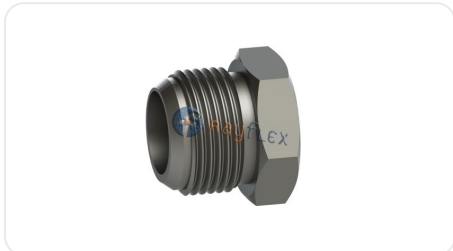

# JIS MALE PLUG

**Code****Rosca**

RB72520004

M-1/4 JIS

RB72520006

M-3/8 JIS

RB72520008

M-1/2 JIS

RB72520012

M-3/4 JIS

RB72520016

M-1" JIS

The data provided is for guidance only and may be subject to changes or corrections without prior notice. Please contact us if you detect any errors or require further technical information. (Ficha generada el 04/04/2026 a las 08:12:28)