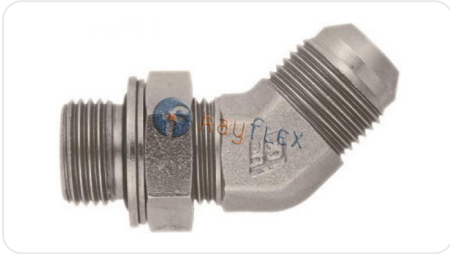

45° ELBOW JIC MALE TO BSPP ORIENTABLE MALE

Code	Rosca	Rosca
RS70240402	M-7/16 JIC	M-1/8 BSPP ORIENTABLE
RS70240404	M-7/16 JIC	M-1/4 BSPP ORIENTABLE
RS70240504	M-1/2 JIC	M-1/4 BSPP ORIENTABLE
RS70240602	M-9/16 JIC	M-1/8 BSPP ORIENTABLE
RS70240604	M-9/16 JIC	M-1/4 BSPP ORIENTABLE
RS70240606	M-9/16 JIC	M-3/8 BSPP ORIENTABLE
RS70240804	M-3/4 JIC	M-1/4 BSPP ORIENTABLE
RS70240806	M-3/4 JIC	M-3/8 BSPP ORIENTABLE
RS70240808	M-3/4 JIC	M-1/2 BSPP ORIENTABLE
RS70241006	M-7/8 JIC	M-3/8 BSPP ORIENTABLE
RS70241008	M-7/8 JIC	M-1/2 BSPP ORIENTABLE
RS70241012	M-7/8 JIC	M-3/4 BSPP ORIENTABLE
RS70241208	M-1"1/16 JIC	M-1/2 BSPP ORIENTABLE
RS70241212	M-1"1/16 JIC	M-3/4 BSPP ORIENTABLE
RS70241216	M-1"1/16 JIC	M-1" BSPP ORIENTABLE
RS70241612	M-1"5/16 JIC	M-3/4 BSPP ORIENTABLE
RS70241616	M-1"5/16 JIC	M-1" BSPP ORIENTABLE
RS70242020	M-1"5/8 JIC	M-1"1/4 BSPP ORIENTABLE