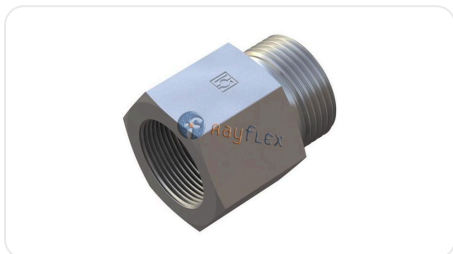

# STRAIGHT FITTING TUBE TO BSPP FEMALE BODY

Code	Referencia	Rosca	Ø tubo mm
RD30160602	XGAI-06LR1/8	H-1/8 BSPP	6 L
RD30160804	XGAI-08LR1/4	H-1/4 BSPP	8 L
RD30160806	XGAI-08LR3/8	H-3/8 BSPP	8 L
RD30161004	XGAI-10LR1/4	H-1/4 BSPP	10 L
RD30161006	XGAI-10LR3/8	H-3/8 BSPP	10 L
RD30161008	XGAI-10LR1/2	H-1/2 BSPP	10 L
RD30161206	XGAI-12LR3/8	H-3/8 BSPP	12 L
RD30161208	XGAI-12LR1/2	H-1/2 BSPP	12 L
RD30161508	XGAI-15LR1/2	H-1/2 BSPP	15 L
RD30161808	XGAI-18LR1/2	H-1/2 BSPP	18 L
RD30162212	XGAI-22LR3/4	H-3/4 BSPP	22 L
RD30162816	XGAI-28LR1"	H-1" BSPP	28 L
RD30163520	XGAI-35LR1" 1/4	H-1"1/4 BSPP	35 L
RD30164224	XGAI-42LR1" 1/2	H-1"1/2 BSPP	42 L
RD30170604	XGAI-06SR1/4	H-1/4 BSPP	6 S
RD30170804	XGAI-08SR1/4	H-1/4 BSPP	8 S
RD30171006	XGAI-10SR3/8	H-3/8 BSPP	10 S
RD30171206	XGAI-12SR3/8	H-7/8 BSPP	12 S

Code	Referencia	Rosca	Ø tubo mm
RD30171408	XGAI-14SR1/2	H-1/2 BSPP	14 S
RD30171608	XGAI-16SR1/2	H-1/2 BSPP	16 S
RD30172012	XGAI-20SR3/4	H-3/4 BSPP	20 S
RD30172516	XGAI-25SR1"	H-1" BSPP	25 S
RD30173020	XGAI-30SR1"1/4	H-1"1/4 BSPP	30 S
RD30173824	XGAI-38SR1"1/2	H-1"1/2 BSPP	38 S