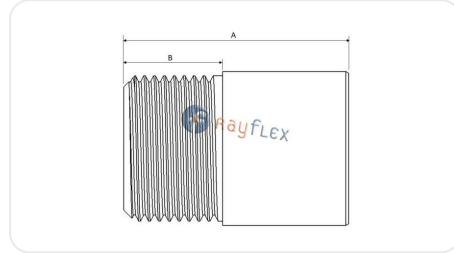

BSPW WELDING UNION MALE

Code	Rosca	A mm	B mm
RB60030002	1/8	20	9
RB60030004	1/4	21	10
RB60030006	3/8	25	12
RB60030008	1/2	27	14
RB60030012	3/4	31	16
RB60030016	1"	44,5	19
RB60030020	1"1/4	34	19
RB60030024	1"1/2	35	20
RB60030032	2"	60	25