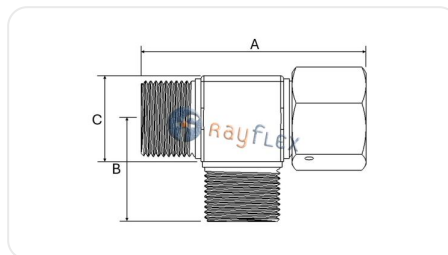

SQUARE MALE FIXED TEE MALE FIXED WITH SIDE NUT

Code	Rosca	Rosca	Rosca	A mm	B mm	C mm
RB60390404	M-1/4	M-1/4	HG-1/4	42	22	19
RB60390606	M-3/8	M-3/8	HG-3/8	52	25	22
RB60390808	M-1/2	M-1/2	HG-1/2	61	30,5	26
RB60391212	M-3/4	M-3/4	HG-3/4	69	33	30
RB60391616	M-1"	M-1"	HG-1"	84	42	40