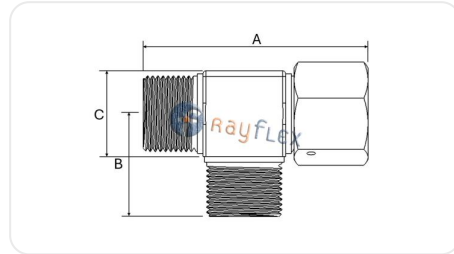

# SQUARE MALE FIXED TEE MALE FIXED WITH SIDE NUT

Code	Rosca	Rosca	Rosca	A mm	B mm	C mm
RB60390404	M-1/4	M-1/4	HG-1/4	42	22	19
RB60390606	M-3/8	M-3/8	HG-3/8	52	25	22
RB60390808	M-1/2	M-1/2	HG-1/2	61	30,5	26
RB60391212	M-3/4	M-3/4	HG-3/4	69	33	30
RB60391616	M-1"	M-1"	HG-1"	84	42	40