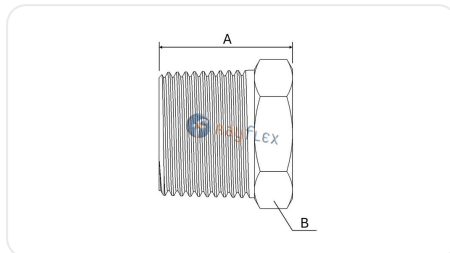

# NPTF MALE PLUG

Code	Rosca	A mm	B mm
RB60150004	1/4	18,5	17
RB60150006	3/8	21	19
RB60150008	1/2	26	22
RB60150012	3/4	28	27
RB60150016	1"	34	36

The data provided is for guidance only and may be subject to changes or corrections without prior notice. Please contact us if you detect any errors or require further technical information. (Ficha generada el 18/06/2026 a las 01:15:02)