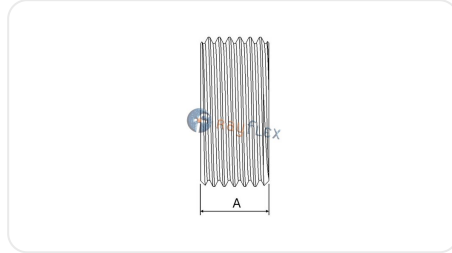

BSPT MALE TAPERED CAP DIN 906

Code	Rosca	A mm
RB60600002	1/8	8
RB60600004	1/4	10
RB60600006	3/8	10
RB60600008	1/2	10
RB60600012	3/4	12
RB60600016	1"	12

The data provided is for guidance only and may be subject to changes or corrections without prior notice. Please contact us if you detect any errors or require further technical information. (Ficha generada el 18/06/2026 a las 03:23:00)