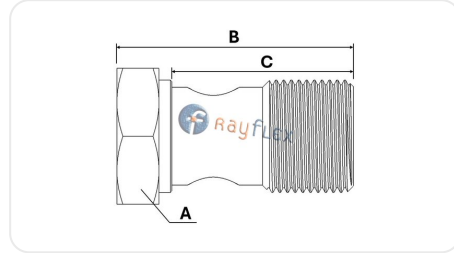

BSPP BOLT

Code	Rosca	A mm	B mm	C mm
RB60250002	1/8	14	24	19
RB60250004	1/4	19	34	25
RB60250006	3/8	22	39	31
RB60250008	1/2	27	46	38
RB60250012	3/4	32	52	46
RB60250016	1"	41	74	59

The data provided is for guidance only and may be subject to changes or corrections without prior notice. Please contact us if you detect any errors or require further technical information. (Ficha generada el 18/06/2026 a las 03:00:49)