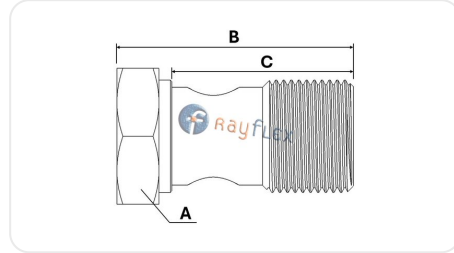

BSPP BOLT

Code	Rosca	A mm	B mm	C mm
RB60250002	1/8	14	24	19
RB60250004	1/4	19	34,85	25
RB60250006	3/8	22	39	31
RB60250008	1/2	27	46	38
RB60250012	3/4	32	52	46
RB60250016	1"	41	74	58

The data provided is for guidance only and may be subject to changes or corrections without prior notice. Please contact us if you detect any errors or require further technical information. (Ficha generada el 02/04/2026 a las 15:21:18)