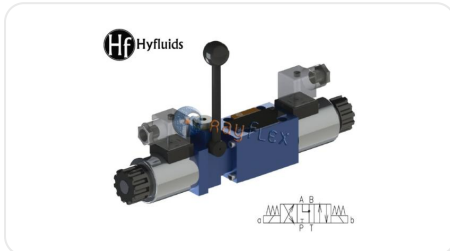

HYFLUIDS 4/3 SOLENOID VALVE, SPOOL "J"

Code	Referencia	Descripción
HS06453024	H4FEM6J/CGN24N9Z5L	ELECTROV. HYFLUIDS NG6 4/3 24VDC + E/M

The data provided is for guidance only and may be subject to changes or corrections without prior notice. Please contact us if you detect any errors or require further technical information. (Ficha generada el 04/04/2026 a las 08:26:39)