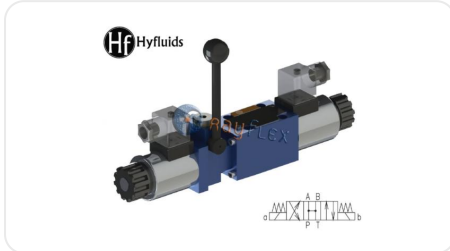

HYFLUIDS 4/3 SOLENOID VALVE, SPOOL "H"

Code	Referencia	Descripción
HS06451024	H4FEM6H/CGN24N9Z5L	ELECTROV. HYFLUIDS NG6 4/3 24VDC + E/M

The data provided is for guidance only and may be subject to changes or corrections without prior notice. Please contact us if you detect any errors or require further technical information. (Ficha generada el 02/04/2026 a las 19:37:15)