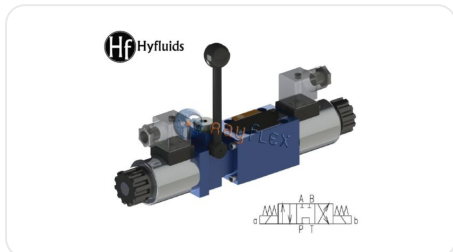

# HYFLUIDS 4/3 SOLENOID VALVE, SPOOL "G"

Code	Referencia	Descripción
HS06454024	H4FEM6G/CGN24N9Z5L	ELECTROV. HYFLUIDS NG6 4/3 24VDC + E/M

The data provided is for guidance only and may be subject to changes or corrections without prior notice. Please contact us if you detect any errors or require further technical information. (Ficha generada el 18/06/2026 a las 04:11:23)