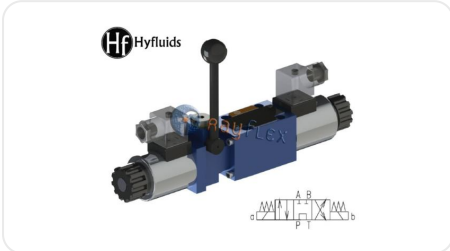

HYFLUIDS 4/3 SOLENOID VALVE, SPOOL "G"

Code	Referencia	Descripción
HS06454024	H4FEM6G/CGN24N9Z5L	ELECTROV. HYFLUIDS NG6 4/3 24VDC + E/M

The data provided is for guidance only and may be subject to changes or corrections without prior notice. Please contact us if you detect any errors or require further technical information. (Ficha generada el 02/04/2026 a las 19:37:45)