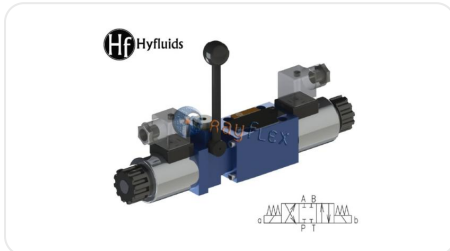

HYFLUIDS 4/3 SOLENOID VALVE, SPOOL "E"

Code	Referencia	Descripción
HS06452024	H4FEM6E/CGN24N9Z5L	ELECTROV. HYFLUIDS NG6 4/3 24VDC + E/M

The data provided is for guidance only and may be subject to changes or corrections without prior notice. Please contact us if you detect any errors or require further technical information. (Ficha generada el 04/04/2026 a las 08:27:45)