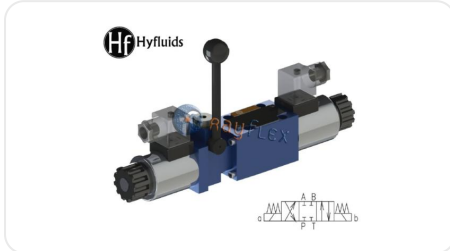

# HYFLUIDS 4/3 SOLENOID VALVE, SPOOL "E"

Code	Referencia	Descripción
HS06452024	H4FEM6E/CGN24N9Z5L	ELECTROV. HYFLUIDS NG6 4/3 24VDC + E/M

The data provided is for guidance only and may be subject to changes or corrections without prior notice. Please contact us if you detect any errors or require further technical information. (Ficha generada el 18/06/2026 a las 04:02:11)