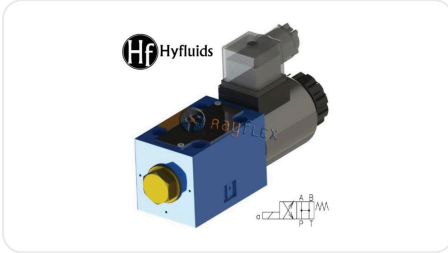

# HYFLUIDS 4/2 SOLENOID VALVE, SPOOL "HA"

Code	Referencia	Voltaje V	Caudal máx. L/min
HS06423012	H4FE6HA/CGN12N9Z5L	12VDC	80
HS06423024	H4FE6HA/CGN24N9Z5L	24VDC	80
HS06423110	H4FE6HA/CWN110N9Z5L	110VCA	60
HS06423220	H4FE6HA/CWN220N9Z5L	220VCA	60