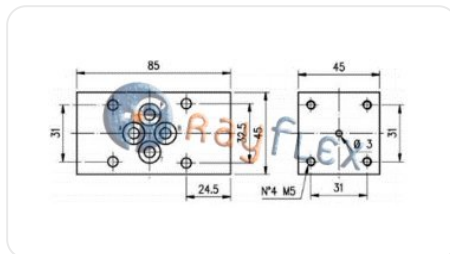

PRESSURE SWITCH INTERMEDIATE PLATE WITH KNOB

Code	Referencia	Vias/Posic.
HY04000106	ES610-06-5	P
HY04000406	ES610-06-1	AyB

The data provided is for guidance only and may be subject to changes or corrections without prior notice. Please contact us if you detect any errors or require further technical information. (Ficha generada el 17/06/2026 a las 19:53:54)