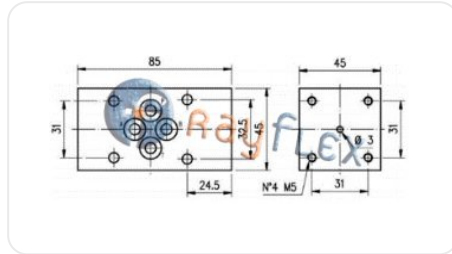

PRESSURE SWITCH INTERMEDIATE PLATE WITH KNOB

Code
Vias/Posic.

HY04000106

P

HY04000406

AyB

The data provided is for guidance only and may be subject to changes or corrections without prior notice. Please contact us if you detect any errors or require further technical information. (Ficha generada el 02/04/2026 a las 11:46:24)