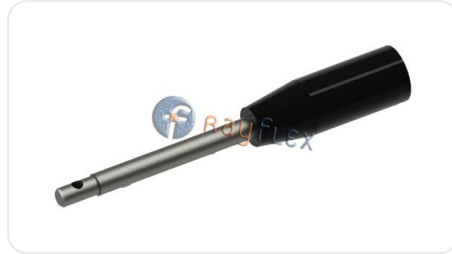

DISTRIBUTOR LEVER

Code	Referencia	Rosca	Long. mm
HX00010160	Q35/25/45/30/50	M 8	160
HX00010205	Q75/Q95/Q80/Q130	M 10	205
HX00010135	Q25/45/30/50	C/prisionero	135
HX00010280	A15-Q25/30	M 10	205

The data provided is for guidance only and may be subject to changes or corrections without prior notice. Please contact us if you detect any errors or require further technical information. (Ficha generada el 17/06/2026 a las 19:51:37)