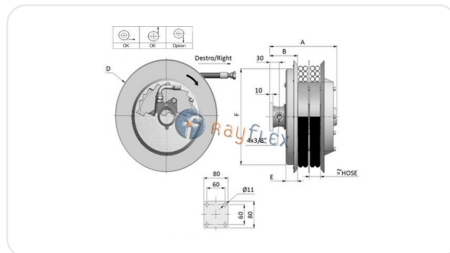

4-WAY HOSE REEL WITHOUT HOSE

APPLICATIONS

Para Tubos: R7 - R8 - MT1 - MT2

FOR HOSE (INCHES)

1/4 - 5/16 - 3/8

WORKING PRESSURE

300

The data provided is for guidance only and may be subject to changes or corrections without prior notice. Please contact us if you detect any errors or require further technical information. (Ficha generada el 04/04/2026 a las 08:41:15)